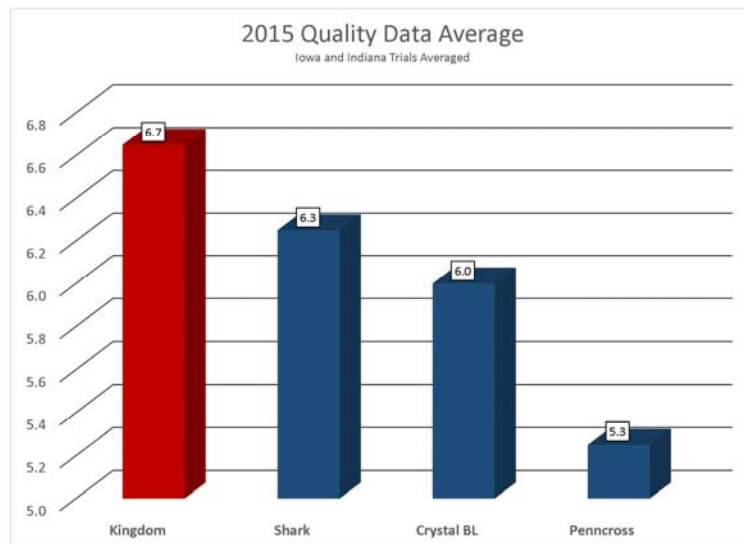

Scan for more information
on Jacklin bentgrasses

JACKLIN
Genetics Inside